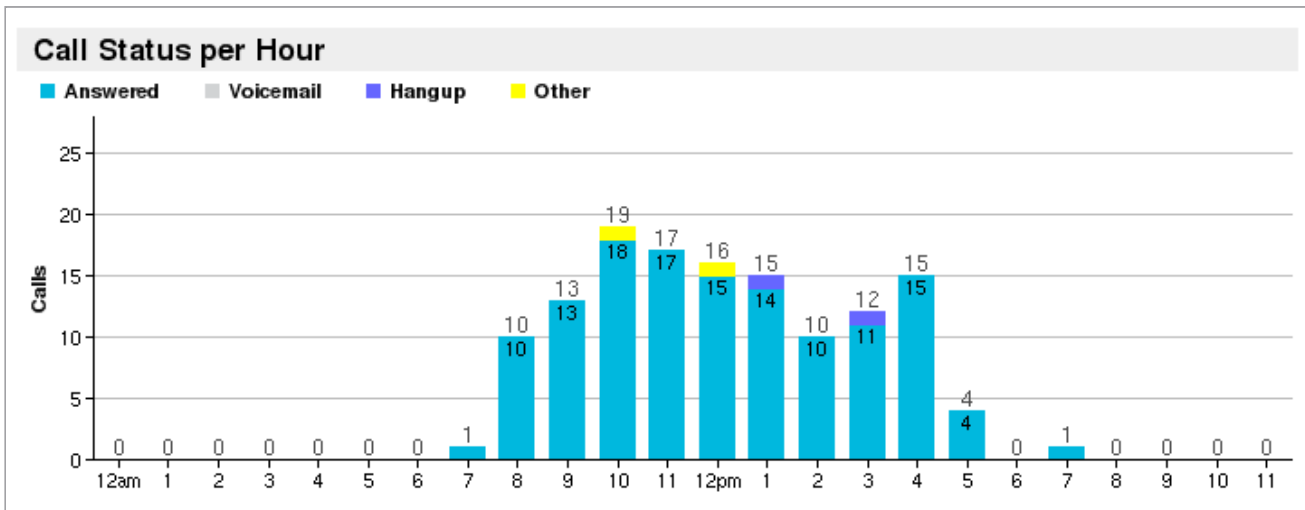

Account: Lake Ozark 2014-Price & Randle LLC

Calls Summary

01 Jul 2014 — 29 Sep 2015

All Groups

All Campaigns

Total Calls:	133	Avg Duration:	00:04:02
Billable Minutes:	609	Max Duration:	00:22:58
Unique Leads:	80	Total Duration:	08:58:17
Unique Minutes:	580		
Most Good Calls at:	10:00am	Avg # of Rings:	2.1
Most Bad Calls at:	12:00pm	Max # of Rings:	6.0