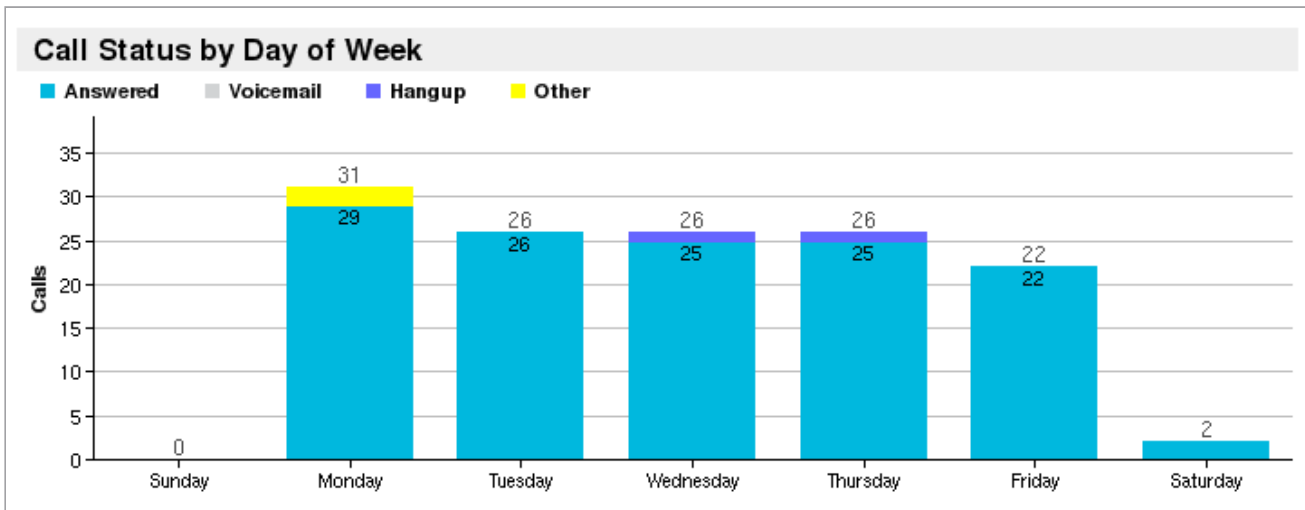

Account: Lake Ozark 2014-Price & Randle LLC

Calls Summary

01 Jul 2014 — 29 Sep 2015

All Groups

All Campaigns

Total Calls:	133	Avg Duration:	00:04:02
Billable Minutes:	609	Max Duration:	00:22:58
Unique Leads:	80	Total Duration:	08:58:17
Unique Minutes:	580		
Most Good Calls at:	10:00am	Avg # of Rings:	2.1
Most Bad Calls at:	12:00pm	Max # of Rings:	6.0