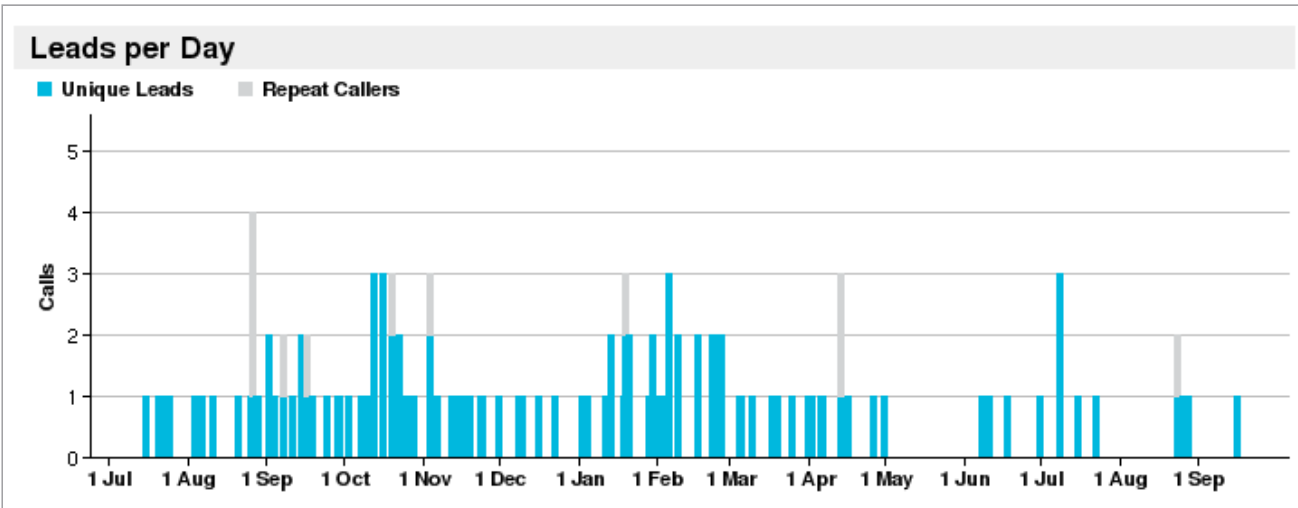

Account: Lake Ozark 2014-Price & Randle LLC

Calls Summary

01 Jul 2014 — 29 Sep 2015

All Groups

All Campaigns

Total Calls:	133	Avg Duration:	00:04:02
Billable Minutes:	609	Max Duration:	00:22:58
Unique Leads:	80	Total Duration:	08:58:17
Unique Minutes:	580		
Most Good Calls at:	10:00am	Avg # of Rings:	2.1
Most Bad Calls at:	12:00pm	Max # of Rings:	6.0