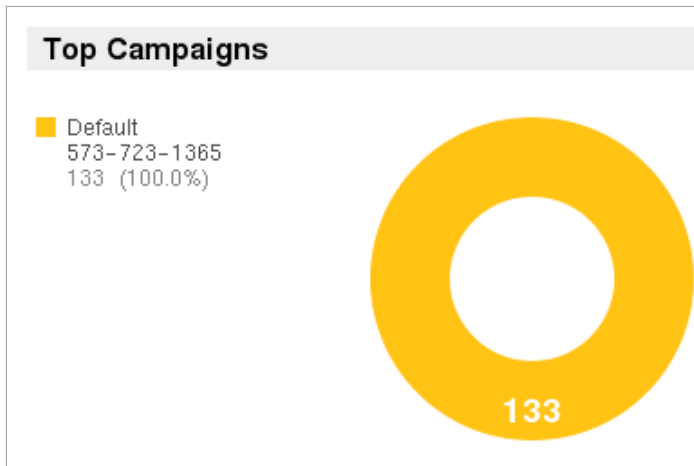

Account: Lake Ozark 2014-Price & Randle LLC

Calls Summary

01 Jul 2014 — 29 Sep 2015

All Groups

All Campaigns

Total Calls:	133	Avg Duration:	00:04:02
Billable Minutes:	609	Max Duration:	00:22:58
Unique Leads:	80	Total Duration:	08:58:17
Unique Minutes:	580		
Most Good Calls at:	10:00am	Avg # of Rings:	2.1
Most Bad Calls at:	12:00pm	Max # of Rings:	6.0