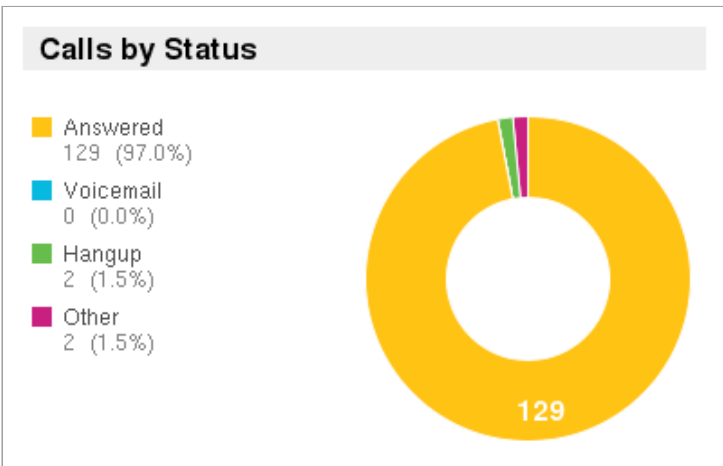

Account: Lake Ozark 2014-Price & Randle LLC

Calls Summary

01 Jul 2014 — 29 Sep 2015

All Groups

All Campaigns

Total Calls:	133	Avg Duration:	00:04:02
Billable Minutes:	609	Max Duration:	00:22:58
Unique Leads:	80	Total Duration:	08:58:17
Unique Minutes:	580		
Most Good Calls at:	10:00am	Avg # of Rings:	2.1
Most Bad Calls at:	12:00pm	Max # of Rings:	6.0