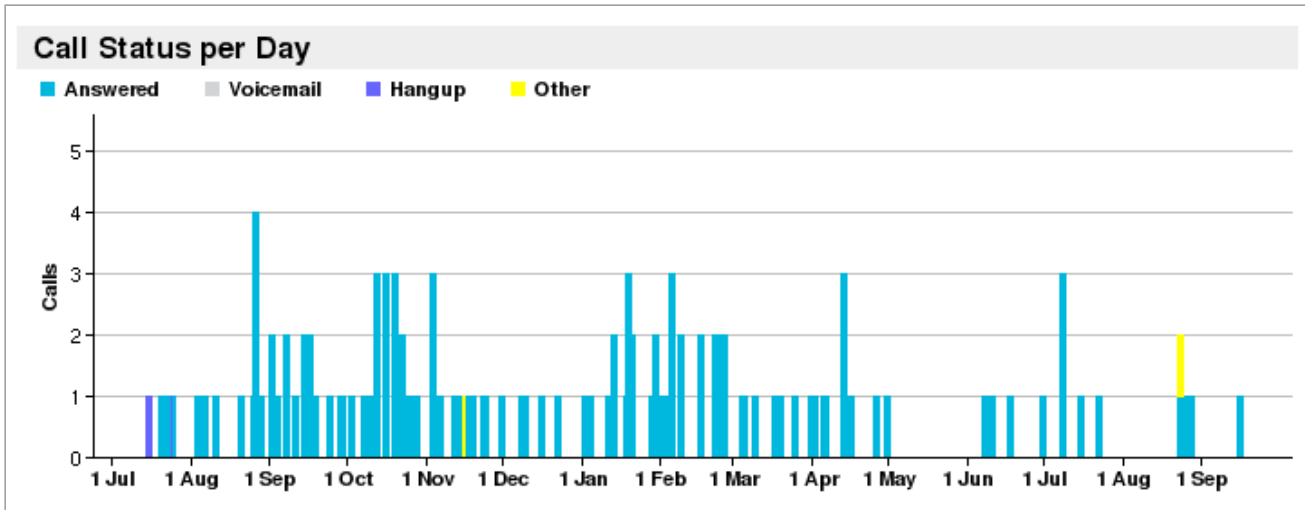

Account: Lake Ozark 2014-Price & Randle LLC

Calls Summary

01 Jul 2014 — 29 Sep 2015

All Groups

All Campaigns

Total Calls:	133	Avg Duration:	00:04:02
Billable Minutes:	609	Max Duration:	00:22:58
Unique Leads:	80	Total Duration:	08:58:17
Unique Minutes:	580		
Most Good Calls at:	10:00am	Avg # of Rings:	2.1
Most Bad Calls at:	12:00pm	Max # of Rings:	6.0